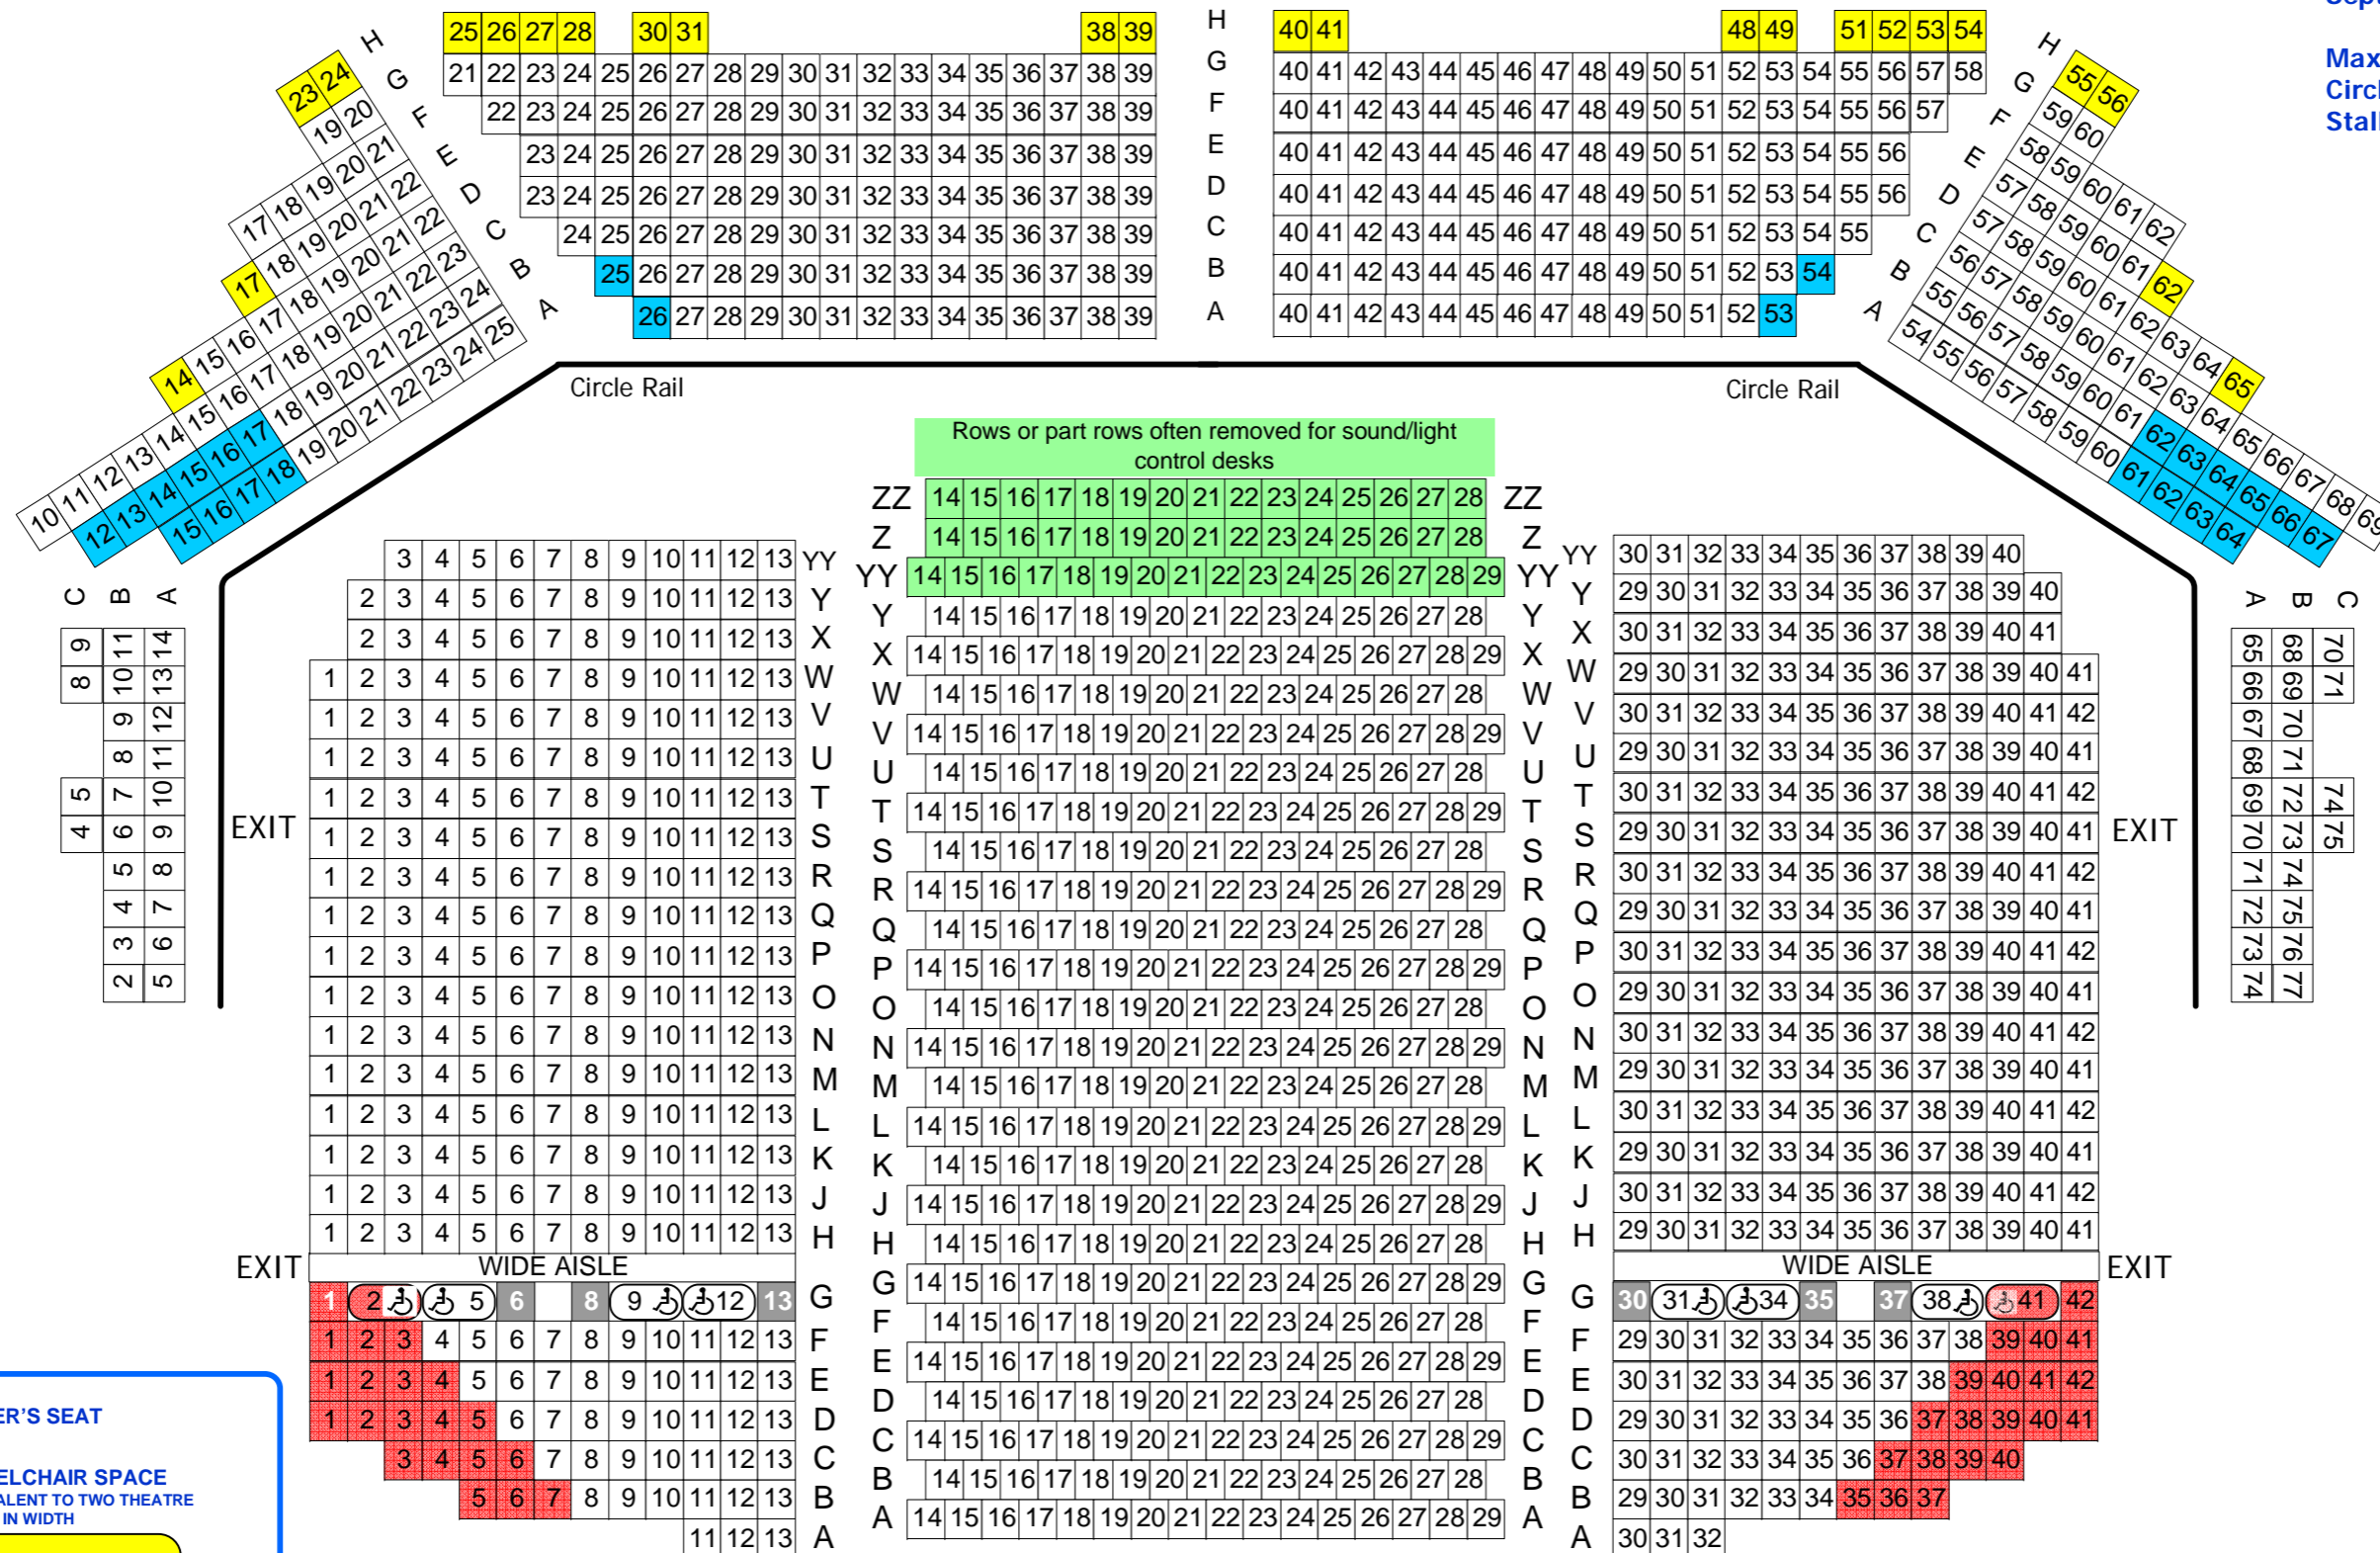

PAVILION THEATRE BOURNEMOUTH

SEATING PLAN

CIRCLE

Restricted views reassessed
September 2009

Maximum Capacity
Circle: 420
Stalls: 1028

STALLS

KEY:

- 30 CARER'S SEAT
- 9 WHEELCHAIR SPACE EQUIVALENT TO TWO THEATRE SEATS IN WIDTH
- Restricted Legroom
- Possible Restricted View of Stage
- Restricted Vision (Circle Rail)
- Mixer Seats